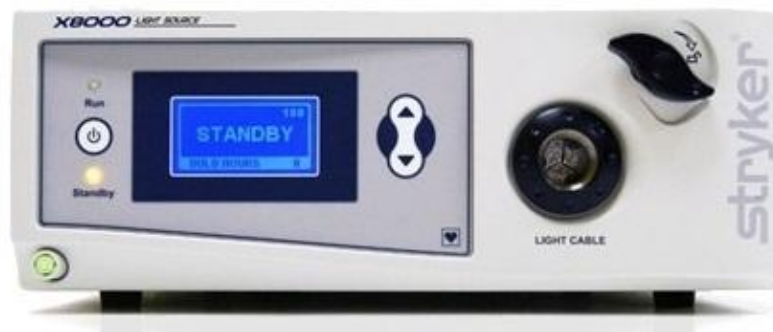

Features:

The X8000's powerful bulb, convenient operations, safety features and unique Align-Lock technology are some of the many outstanding benefits:

- 300-watt xenon elliptical bulb
- Interface with visible LCD screen
- Pure, clean light
- Align-Lock
- Single-handed insertion
- Electronic Scope Sensing Technology