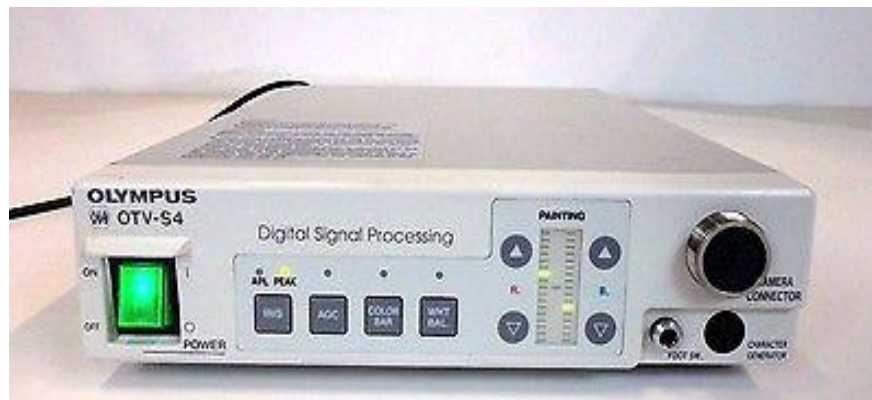

Product Overview:

Overall dimensions of the unit:

- width: 12.25 in. depth: 9 height: 3.25

Circon soakable solid-state color MicroVideo camera power on/off pushbutton with green indicator light back of unit has connectors for character generator and video in and out 7 foot power cord with hospital grade plug